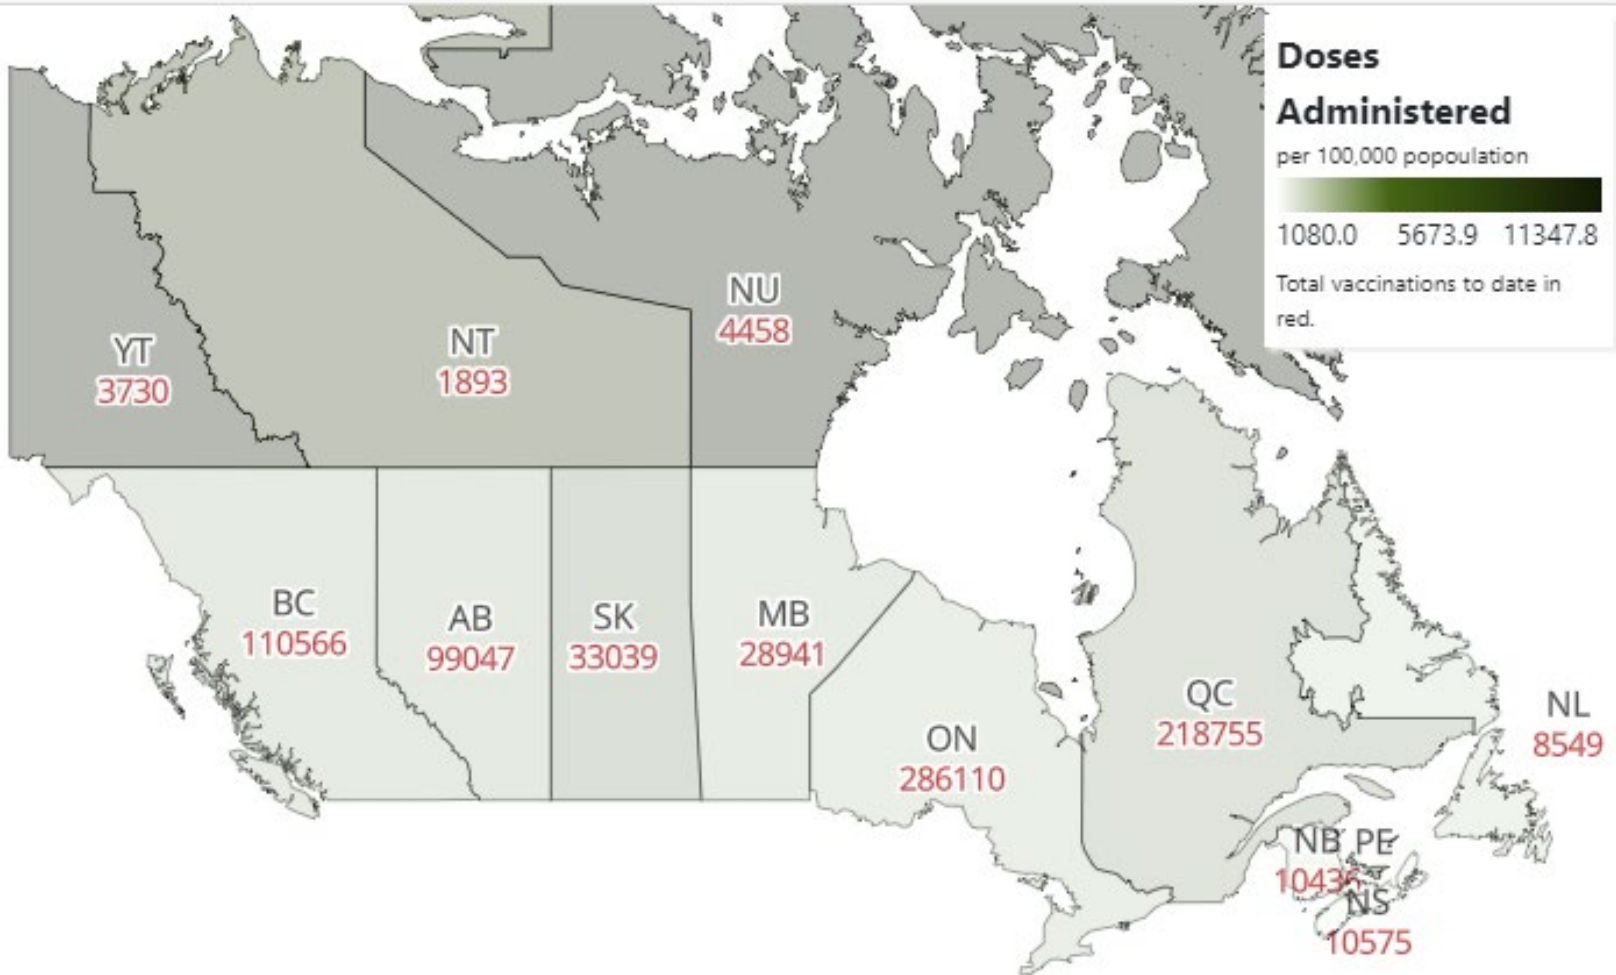

## Vaccination Update

By Map

Source: <https://covid19tracker.ca/vaccinationtracker.html>

Calgary